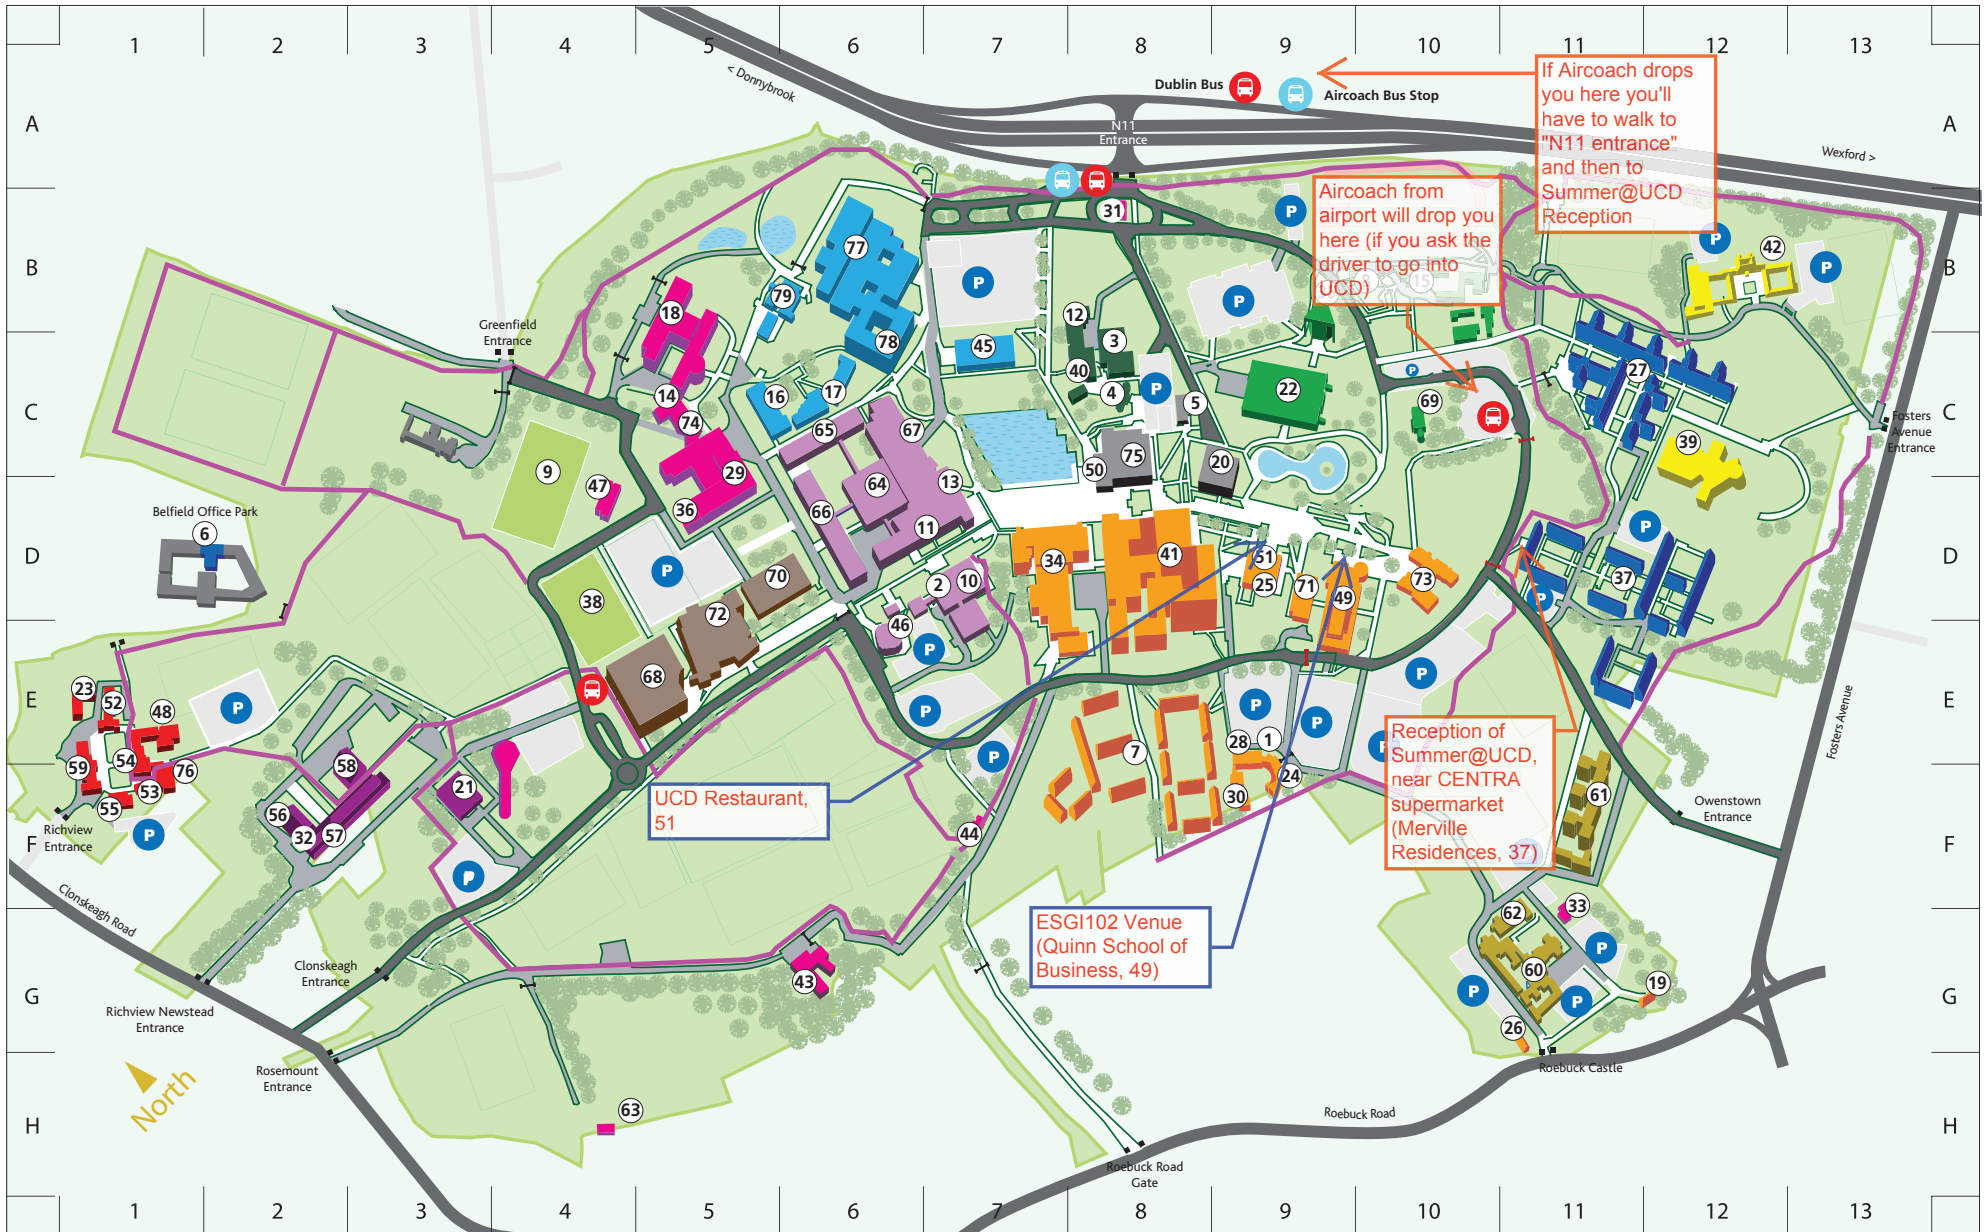

**Traffic Calming Programme**

Traffic Calming Programme	Time
Traffic Restrictions in Operation	07.00-10.30
Mon-Fri Barriers closed from:	16.00-19.30

**Gates Opening Times**

Gates Opening Times	Time
N11 Entrance	24 hours
Clonskeagh Entrance, (Mon-Sun)	07.00-00.00
Owenstown Entrance (Mon-Sat)	07.00-00.00
Fosters Avenue Entrance	07.00-00.00
Richview Entrance (Mon-Fri)	07.00-00.00
(Sat)	07.00-18.00
Richview Newstead Gate (Mon-Sun)	24 hours
Roebuck Castle, Pedestrian Route	24 hours
Greenfield Park, Pedestrian Route	24 hours
Roebuck Road Gate Pedestrian Route (Mon-Fri)	07.00-18.00

**Location Map**

**Belfield Campus Map**

**UCD Unicore:  
our campus, our care...  
Emergency Line:  
(01 716) 7999**

# Belfield Campus Map, August 2013

### LEGEND

- Traffic Barrier
- Fixed Traffic Barrier
- Primary Vehicle Route
- Secondary Vehicle Route
- Pedestrian Route

If Aircoach drops you here you'll have to walk to "N11 entrance" and then to Summer@UCD Reception